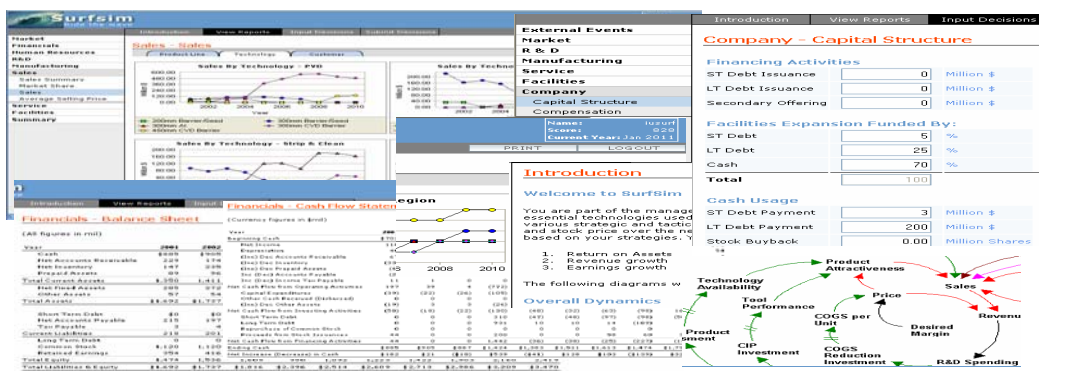

ExTrain™ - A Communication, Learning and Gaming Environment

Our proprietary management training and strategy communication platform is a simulation delivery environment for strategic decision-making under various business conditions. ExTrain™ is a powerful web-based application. It serves as virtual practice field for managers to experiment with various decisions under multiple scenarios in a risk-free environment. Management training or strategy communication simulations may be deployed on ExTrain™ in a several settings, including competitive (multi-user war-gaming), collaborative (group of users), or non-competitive (single user). An excellent atmosphere for building consensus and sharing mental models!