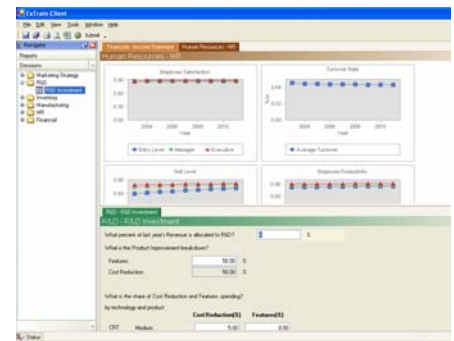

ExTrain™ - A Communication, Learning and Gaming Environment

Our proprietary management training and strategy communication platform is a simulation delivery environment for strategic decision-making under various business conditions. ExTrain™ is a powerful web-based application. It serves as virtual practice field for managers to experiment with various decisions under multiple scenarios in a risk-free environment. Management training or strategy communication simulations may be deployed on ExTrain™ in a several settings, including competitive (multi-user war-gaming), collaborative (group of users), or non-competitive (single user). An excellent atmosphere for building consensus and sharing mental models!