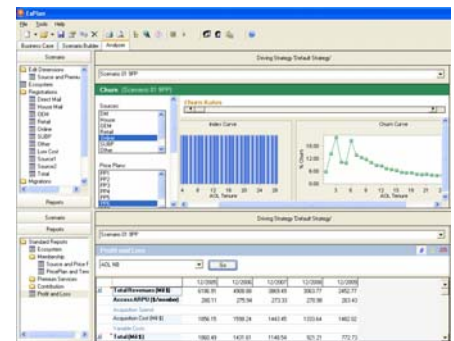

ExPlan™ - An Executive Dashboard and Management Cockpit

ExPlan™ is Powersim's proprietary platform for designing, implementation and management of your strategy. It allows you to set corporate goals, define your business scenarios based on perceived risk and uncertainty factors, and experiment with alternative strategies by allocating resources in a risk-free simulated environment. ExPlan™ allows corporate managers and policy makers to engage in collaborative planning for revenue assurance and risk management, as well as exploration of current and future options and opportunities, all within an integrated web environment.